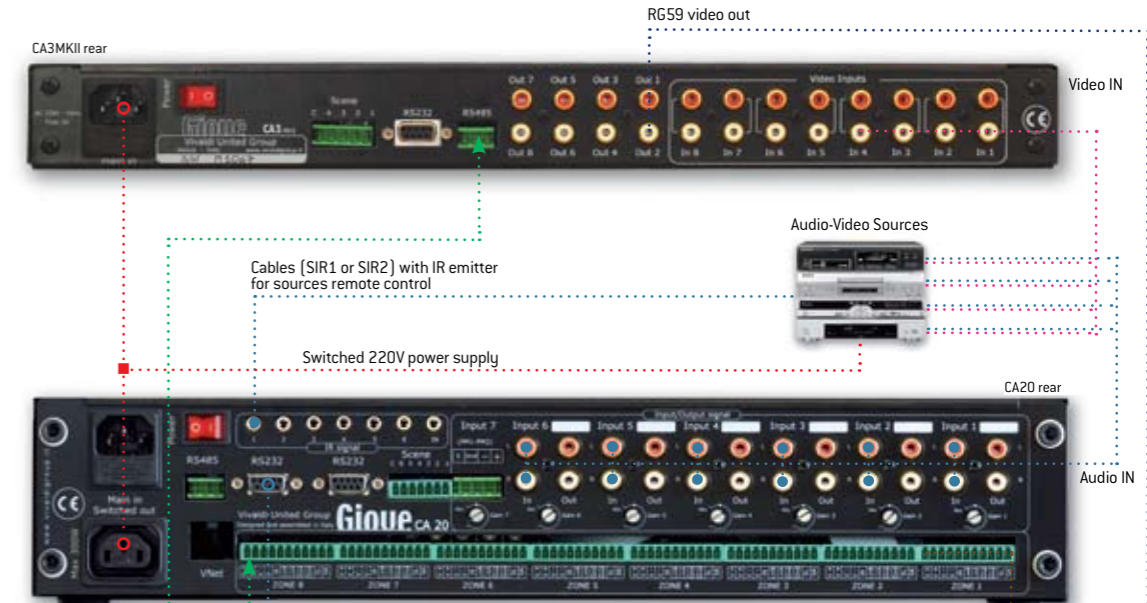

GIOVE RC20 25W+25W stereo

FM integrated tuner - USB - line IN

REFERENCE speakers

HIFI and Home Cinema

GIOVE MULTIROOM

CA20 controller 8+8 Zones
CA21 controller 16+16 Zones
integrable with CA3MKII
and HDMI video controllers

1) Control from fix GIOVE RC20 location

2) IR control

3) WiFi control by iControl

GIOVE iCONTROL

- > multiroom systems control and management by mobile devices
- > domotics
- > CCTV